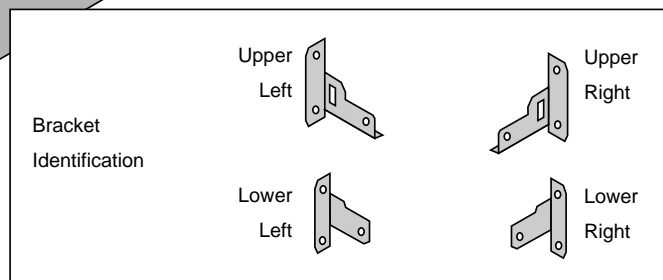

**FIREPLACE
XTRODINAIR™**

Imagine a Fireplace for Every Room

564 SS FPX Arched Face

Upgrade Kit 98500683

Compatibility:

- 564 SS Fireplace with FPX Arched Face

Packing List:

- Tiling guide (2 pieces - left and right)
- (4) Mounting Brackets (attaches to the fireplace)
- (4) Screws
- (8) 8-32 Keps Nuts

This upgrade kit (98500683) must be installed prior to installing the facing material or face.

Installation

- 1 Attach the brackets to the fireplace following the directions below.

- 2 Attach the tiling guide following the directions below.