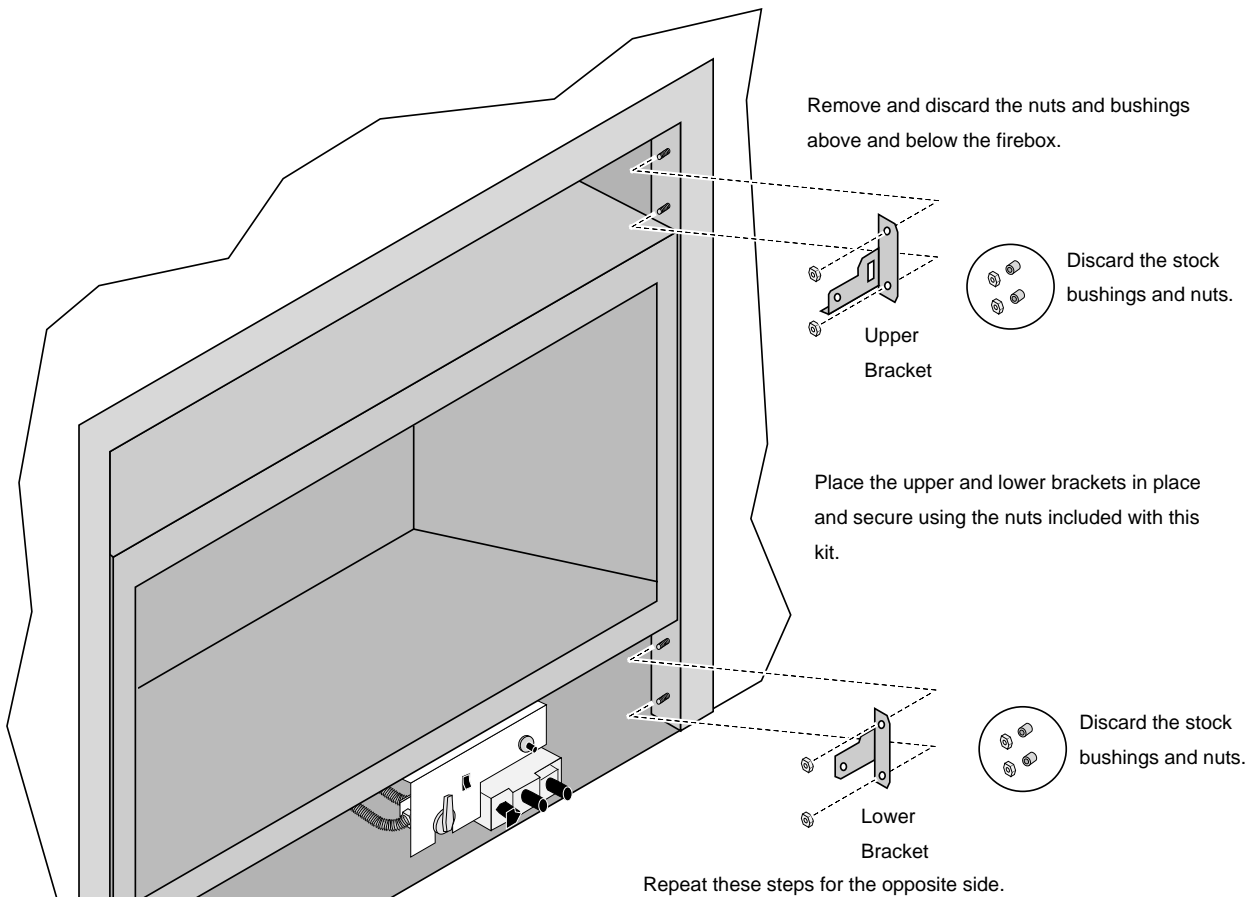

**FIREPLACE
XTRODINAIR™**

Imagine a Fireplace for Every Room

564 SS FPX Arched Face

Upgrade Kit 98500683

Compatibility:

- 564 SS Fireplace with FPX Arched Face

Packing List:

- Tiling guide (2 pieces - left and right)
- (4) Mounting Brackets (attaches to the fireplace)
- (4) Screws
- (8) 8-32 Keps Nuts

This upgrade kit (98500683) must be installed prior to installing the facing material or face.

Installation

- 1 Attach the brackets to the fireplace following the directions below.

- 2 Attach the tiling guide following the directions below.