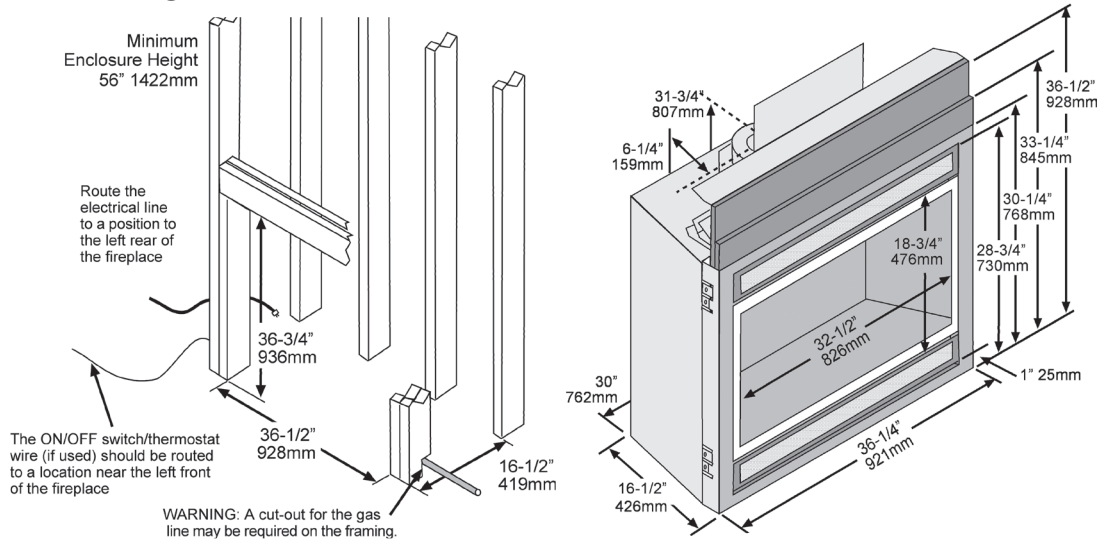

4 Sided Black Studio Trim - Black Bostonian Grills

3 Sided Black Studio Trim - Black Bostonian Grills

Framing & Firebox Dimensions

Shadowbox™ Brushed Metal

Shadowbox™ Black

Authorised Lopi Dealer:

Distributed in Australia by
Dragon Wholesaling Pty Ltd
Ph. 1800 064 234
www.lopi.com.au