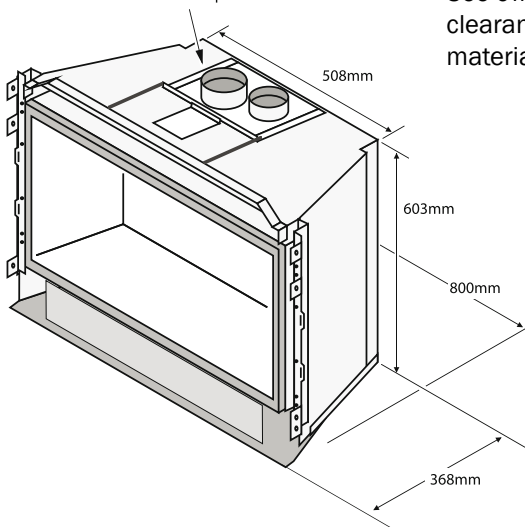

Authorised Lopi Dealer:

Distributed in Australia
by Dragon Wholesaling Pty Ltd

Ph. 1800 064 234
www.lopi.com.au