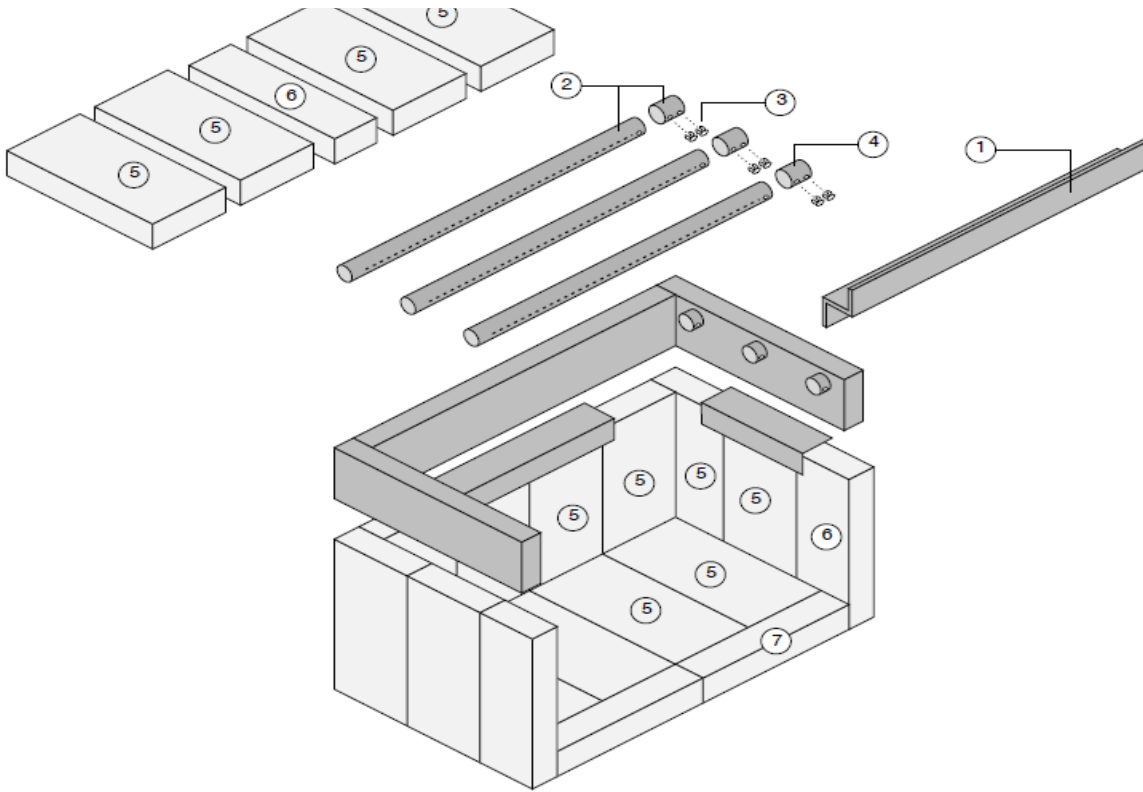

ID #	Description	Qty	Part #	$	Other Detail
1	Baffle Support "S" Bar	1	99900294	$ 51	
2	Air Tube with Sleeve	1	98900232	$ 41	
3	Air Tube Roll Pins (Pack of 6)	1	98900357	$ 17	
4	Air Tube Retainer Sleeve	1	250-00042	$ 7	
5	Brick - 9" x 4.5" uncut (Single)	16	251-00000		N/A - See 99900102
5	Brick - 9" x 4.5" uncut (Box of 8)	16	99900102	$ 80	Each Box
6	Brick - 9" x 2.25" cut	3	251-00001		N/A - See 99900102
7	Brick - 9" x 1.375" cut	2	251-00018		N/A - See 99900102

Pricing shown excludes freight and installation. Pricing may vary depending on area