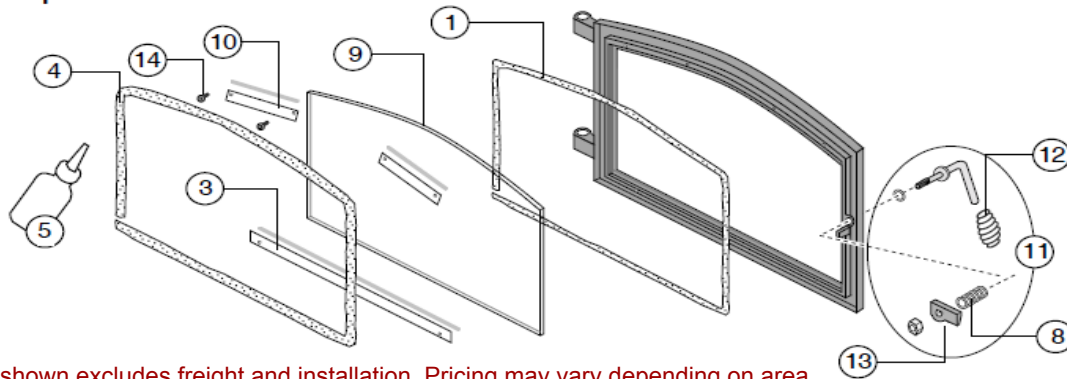

## Lopi Republic Door

Pricing shown excludes freight and installation. Pricing may vary depending on area

ID #	Description	Qty	Part #	\$	Other Detail
1	Glass Gasket	1	250-00173	\$ 17	
3	Glass Clip with Gasket - 3 Hole	2/1	250-00174	\$ 14	
4	Door Gasket	1	250-00170		Replaced by 99900406
4	Door Gasket	1	99900406	\$ 33	
5	RTV High Temp. 600deg Silicone				See your LOPI Dealer
8	Door Washer	1	250-00364	\$ 7	
9	Lopi Republic Glass	1	250-00172	\$ 136	
10	Glass Clip with Gasket - 2 Hole	1	250-00175	\$ 14	
11	Lopi Door Handle Assembly	1	250-00171	\$ 48	
12	Lopi Door Handle Spring	1	250-00373	\$ 17	
13	Door Cam	1	250-00598	\$ 27	
14	Screws (8) 8-32 x 1/2" Torx	1	225-20039	\$ 14	

Place the door front side down. Insert the glass gasket into the groove along the inside perimeter of the door. Place the glass on top of the gasket and secure with the glass clips.