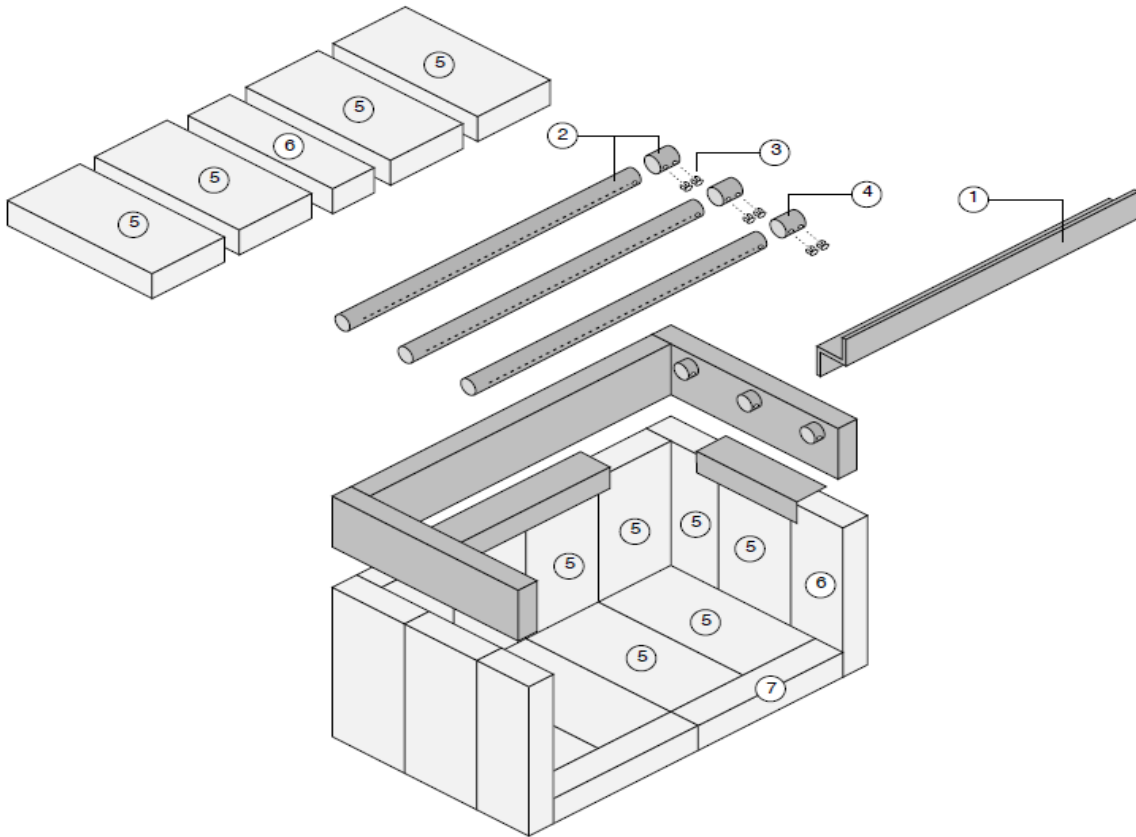

Firebox Parts

ID #	Description	Qty	Part #	$	Other Detail
1	Baffle Support "S" Bar	1	99900294	$ 51	
2	Air Tube with Sleeve	1	98900232	$ 41	
3	Air Tube Roll Pins (Pack of 6)	1	98900357	$ 17	
4	Air Tube Retainer Sleeve	1	98900356		Replaced by 250-00042
4	Air Tube Retainer Sleeve	1	250-00042	$ 7	
5	Brick - 9" x 4.5" uncut (Single)	16	251-00000		N/A - See 99900102
5	Brick - 9" x 4.5" uncut (Box of 8)	16	99900102	$ 80	Each Box
6	Brick - 9" x 2.5" cut	3	251-00019		N/A - See 99900102
7	Brick - 9" x 1.375" cut	2	251-00018		N/A - See 99900102

Pricing shown excludes freight and installation. Pricing may vary depending on area