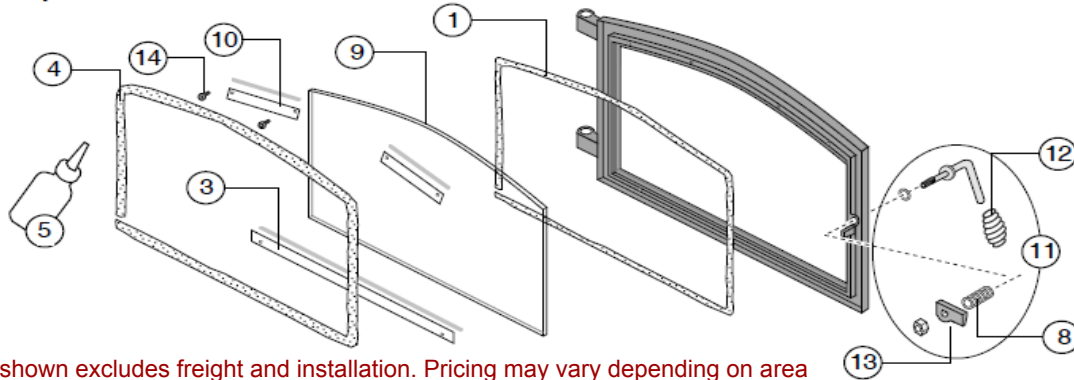

# REPUBLIC 1250 INBUILT SPARE PARTS

## Lopi Republic Door

Pricing shown excludes freight and installation. Pricing may vary depending on area

ID #	Description	Qty	Part #	\$	Other Detail
1	Glass Gasket	1	250-00173	\$ 17	
3	Glass Clip with Gasket - 3 Hole	2/1	250-00174	\$ 14	
4	Door Gasket	1	250-00170		Replaced by 99900406
4	Door Gasket	1	99900406	\$ 33	
5	RTV High Temp. 600deg Silicone				See your LOPI Dealer
8	Door Washer	1	250-00364	\$ 7	
9	Lopi Republic Glass	1	250-00172	\$ 136	
10	Glass Clip with Gasket - 2 Hole	1	250-00175	\$ 14	
11	Lopi Door Handle Assembly	1	250-00171	\$ 48	
12	Lopi Door Handle Spring	1	250-00373	\$ 17	
13	Door Cam	1	250-00598	\$ 27	
14	Screws (8) 8-32 x 1/2" Torx	1	225-20039	\$ 14	

Place the door front side down. Insert the glass gasket into the groove along the inside perimeter of the door. Place the glass on top of the gasket and secure with the glass clips.