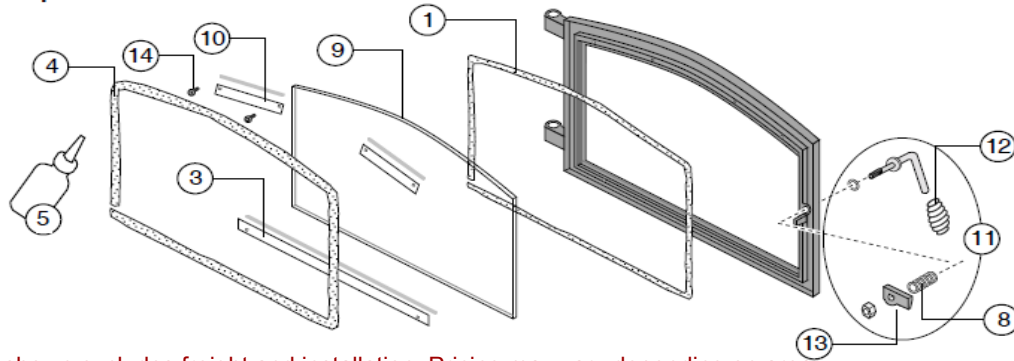

## Lopi Republic Door

Pricing shown excludes freight and installation. Pricing may vary depending on area

ID #	Description	Qty	Part #	\$	Other Detail
1	Glass Gasket	1	250-00173	\$ 17	
3	Glass Clip with Gasket - 3 Hole	2/1	250-00174	\$ 14	
4	Door Gasket	1	250-00170		Replaced by 99900406
4	Door Gasket	1	99900406	\$ 33	
5	RTV High Temp. 600deg Silicone				See your LOPI Dealer
8	Door Washer	1	250-00364	\$ 7	
9	Lopi Republic Glass	1	250-00172	\$ 136	
10	Glass Clip with Gasket - 2 Hole	1	250-00175	\$ 14	
11	Lopi Door Handle Assembly	1	250-00171	\$ 48	
12	Lopi Door Handle Spring	1	250-00373	\$ 17	
13	Door Cam	1	250-00598	\$ 27	
14	Screws (8) 8-32 x 1/2" Torx	1	225-20039	\$ 14	

Place the door front side down. Insert the glass gasket into the groove along the inside perimeter of the door. Place the glass on top of the gasket and secure with the glass clips.