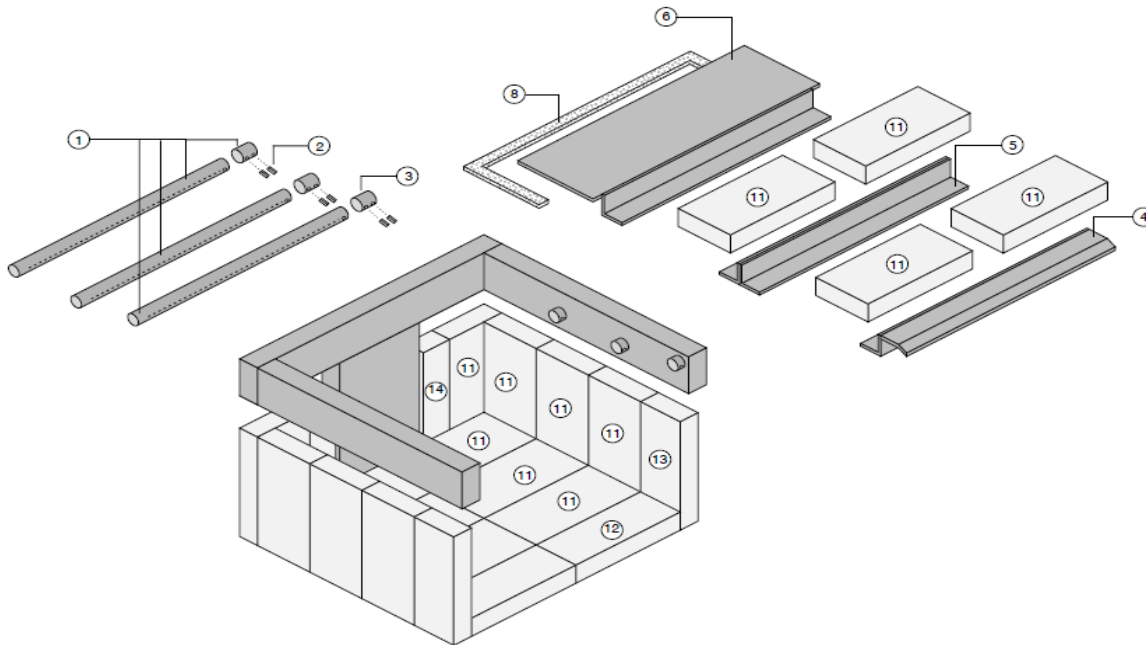

Firebox Parts

ID #	Description	Qty	Part #	$	Other Detail
1	Air Tube & Sleeve	1	98900233	$ 41	
2	Air Tube Roll Pins (Pack of 6)	1	98900357	$ 17	
3	Air Tube Retainer Sleeve	1	98900356		Replaced by 250-00042
3	Air Tube Retainer Sleeve	1	250-00042	$ 7	
4	Baffle Support, Front	1	99900251	$ 54	
5	Baffle Support, Rear	1	99900250	$ 54	
6	Baffle Plate	1			See your LOPI Dealer
8	Gasket, Baffle Plate	1	91001701	$ 17	
11	Brick - 9" x 4.5" uncut (Single)	18	251-00001		N/A - See 99900102
11	Brick - 9" x 4.5" uncut (Box of 8)	18	99900102	$ 80	Each Box
12	Brick - 9" x 3.5" cut	2	251-00023		N/A - See 99900102
13	Brick - 9" x 3.687" cut	2	251-00022		N/A - See 99900102
14	Brick - 9" x 2" cut	2	251-00021		N/A - See 99900102

Pricing shown excludes freight and installation. Pricing may vary depending on area