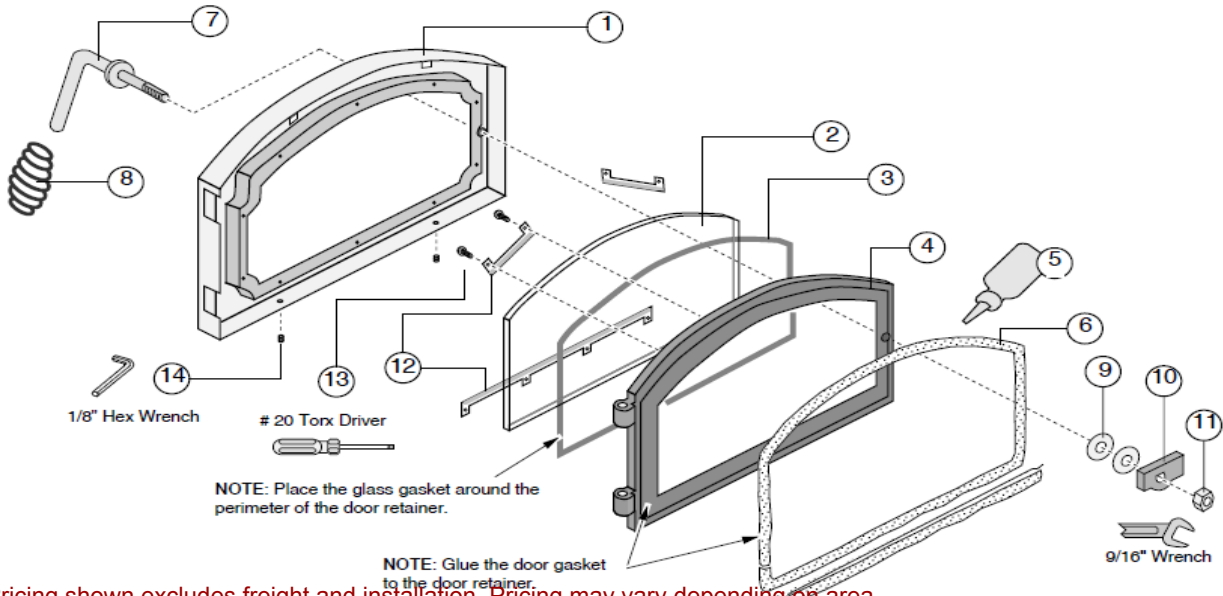

ENDEAVOUR SPART PARTS

Door Parts

Pricing shown excludes freight and installation. Pricing may vary depending on area

ID #	Description	Qty	Part #	\$	Other Detail
1	Door Shell - Black	1	230-00570	\$ 177	
1	Door Shell - Brass	1	230-00572	\$ 629	
1	Door shell - Pewter	1	230-00568	\$ 173	
2	Glass (15-3/8" x 8-7/8")	1	173-01002		Replaced by 250-00463
2	Glass (15-3/8" x 8-7/8")	1	250-00463	\$ 92	
3	Glass Gasket	1	224-11086	\$ 24	
4	Door Retainer with Gasket	1	224-23020	\$ 143	
5	Gasket Cement	1	99900409		See your LOPI Dealer
6	Door Gasket	1	99900407		Replaced by 99900406
6	Door Gasket	1	99900406	\$ 33	
7	Door Handle Assembly - Black	1	224-14042	\$ 54	
7	Door Handle Assembly - Brass	1	99900410	\$ 58	
7	Door Handle Assembly - Pewter	1	224-14052	\$ 58	
8	Spring - Black	1	100-14122		Replaced by 250-00373
8	Spring - Black	1	250-00373	\$ 14	
8	Spring - Brass	1	99300100		Replaced by 250-00591
8	Spring - Brass	1	250-00591	\$ 17	
8	Spring - Pewter	1	100-04103		Replaced by 250-00365
8	Spring - Pewter	1	250-00365	\$ 17	
9	Washers	2	100-03501		Replaced by 250-00364
9	Washers	2	250-00364	\$ 7	
10	Cam	1	99900417		Replaced by 250-00599
10	Cam	1	250-00599	\$ 27	
11	Nut, Brass	1	101-00007		Replaced by 250-00425
11	Nut, Brass	1	250-00425	\$ 14	
12	Glass Clips - Top	2	224-230022		Replaced by 250-00914
12	Glass Clips - Top	2	250-00914	\$ 17	
12	Glass Clips - Bottom	1	224-230021		Replaced by 250-01374
12	Glass Clips - Bottom	1	250-01374	\$ 17	
12	#8-32 3/8" Type F Screw	8	225-20039	\$ 14	
14	Set Screw	2	225-20038	\$ 7	